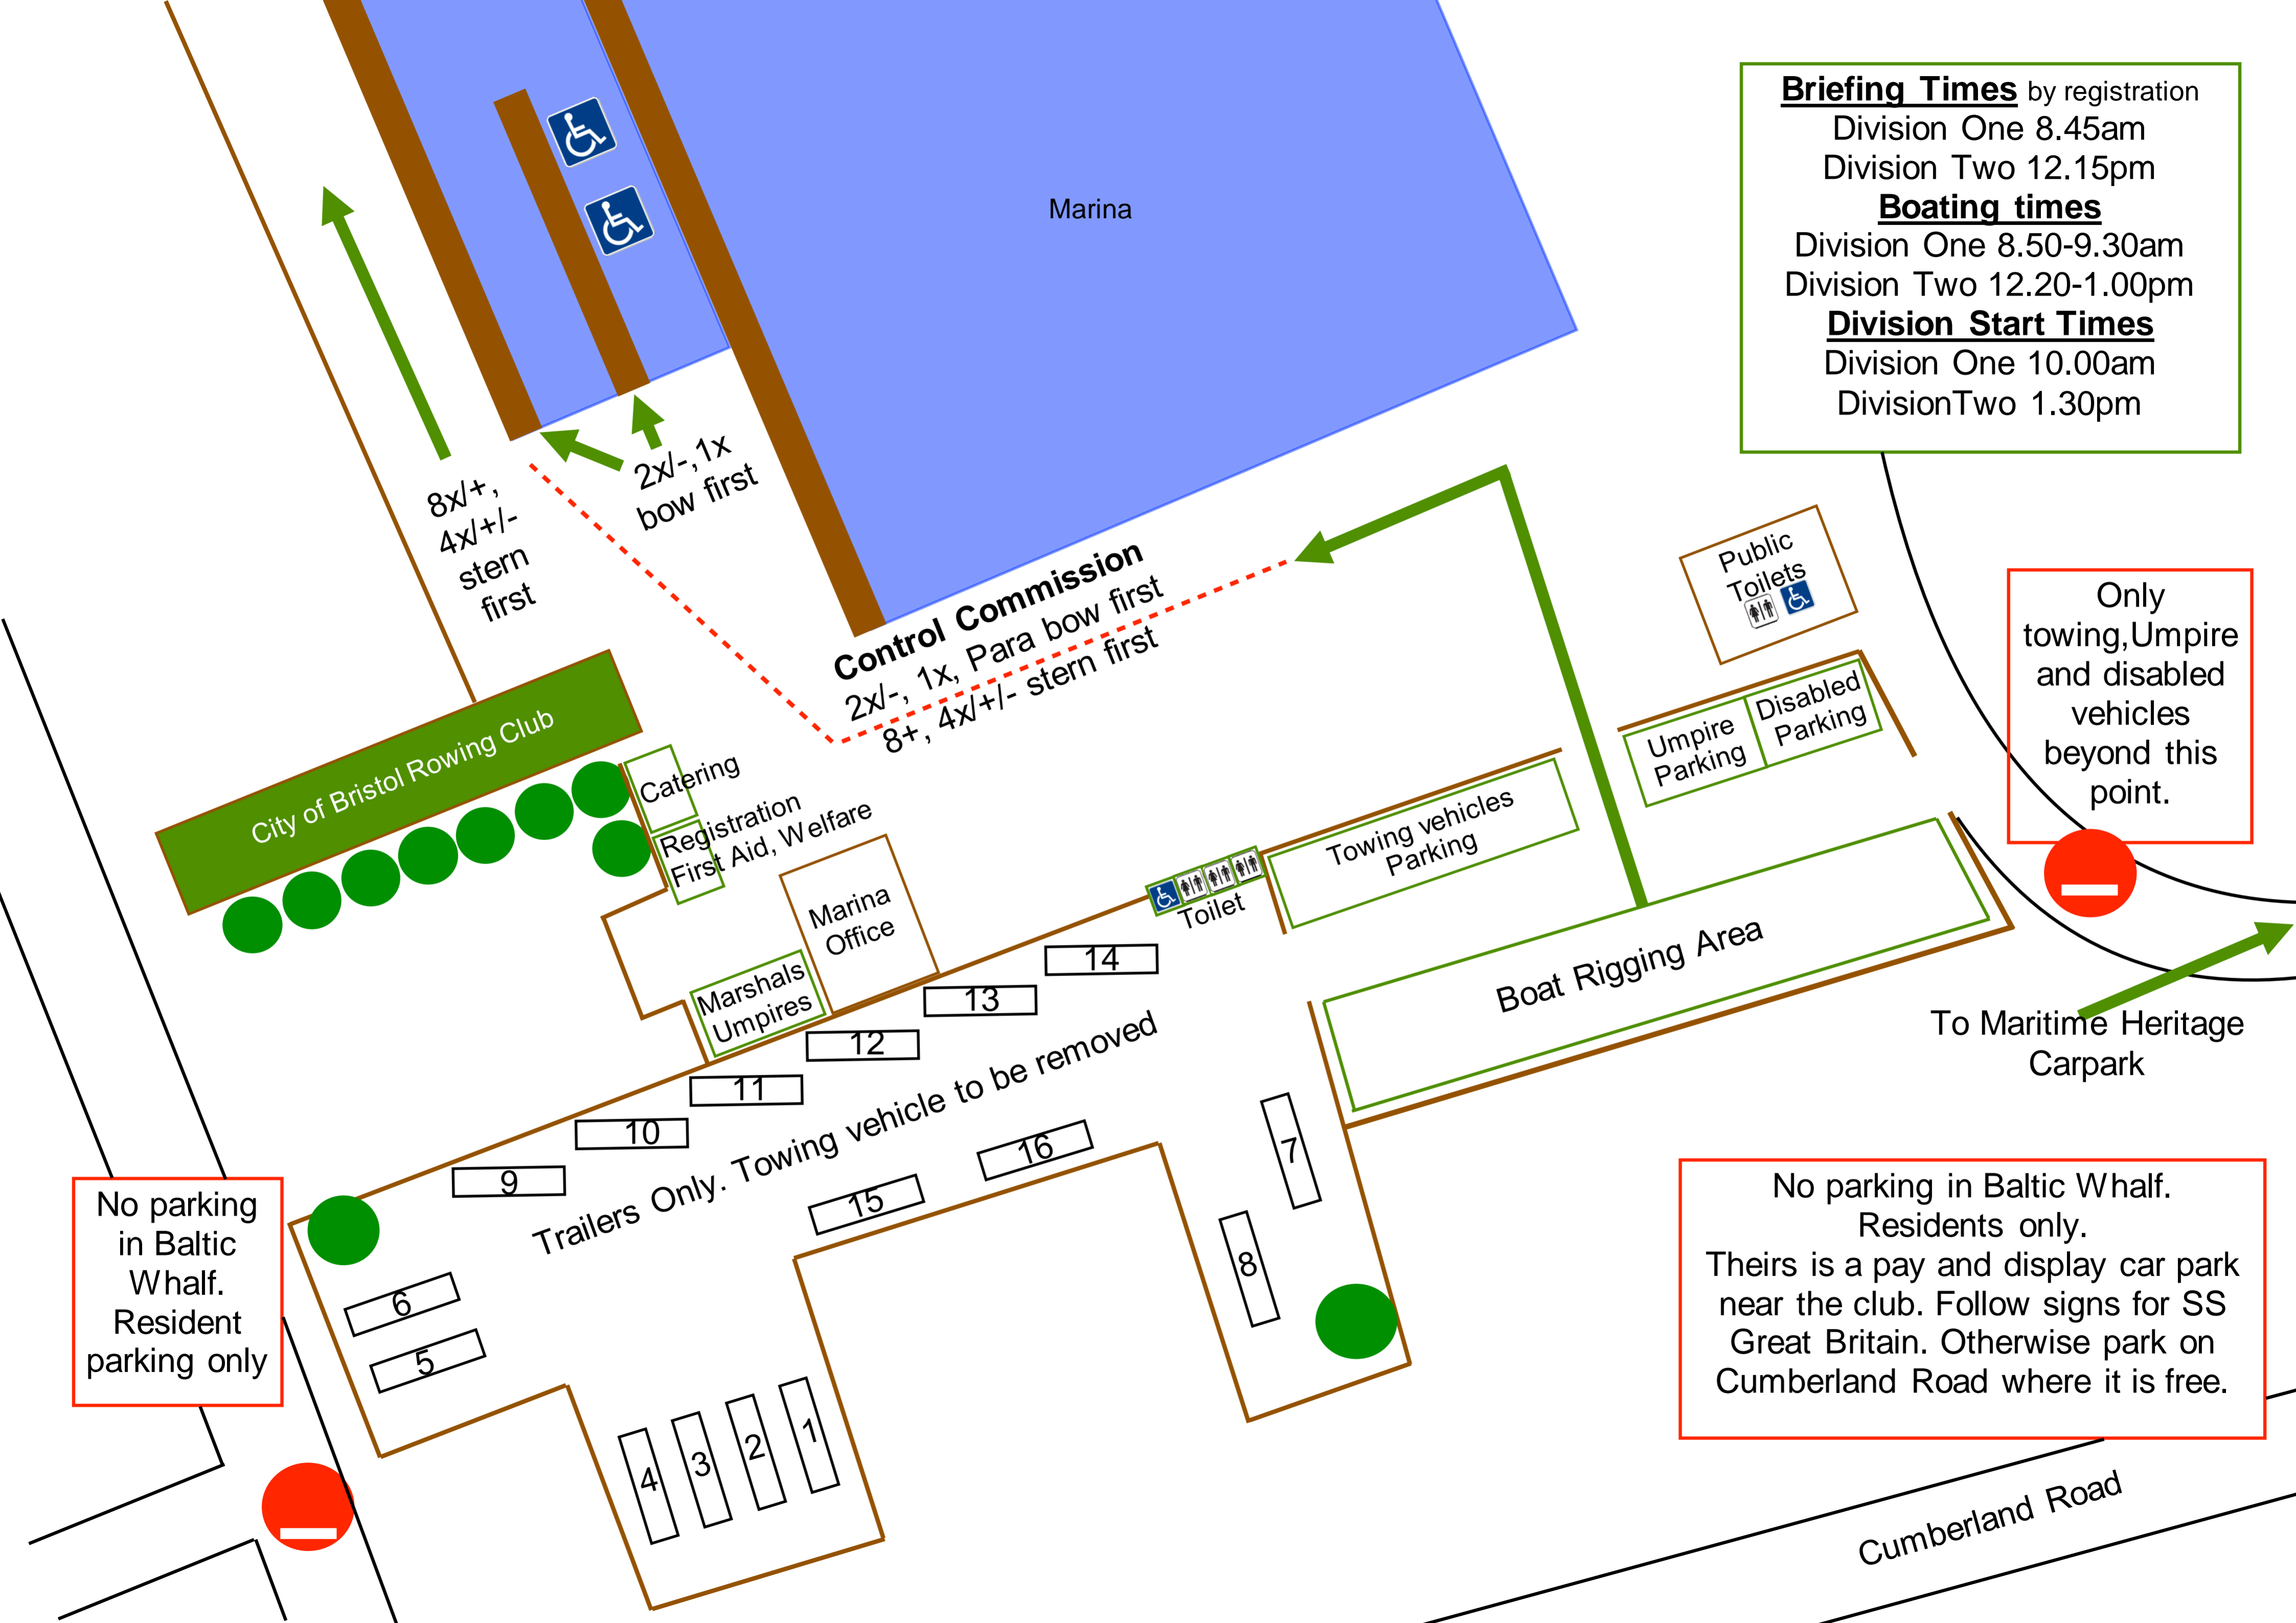

**Briefing Times** by registration  
 Division One 8.45am  
 Division Two 12.15pm  
**Boating times**  
 Division One 8.50-9.30am  
 Division Two 12.20-1.00pm  
**Division Start Times**  
 Division One 10.00am  
 Division Two 1.30pm

Only towing, Umpire and disabled vehicles beyond this point.

No parking in Baltic Wharf. Residents only. There is a pay and display car park near the club. Follow signs for SS Great Britain. Otherwise park on Cumberland Road where it is free.

No parking in Baltic Wharf. Resident parking only

8x/+, 4x/+/- stern first

2x/-, 1x bow first

**Control Commission**  
 2x/-, 1x, Para bow first  
 8+, 4x/+/- stern first

City of Bristol Rowing Club

Catering  
 Registration  
 First Aid, Welfare

Marshals  
 Umpires

Marina  
 Office

Toilet

Towing vehicles  
 Parking

Umpire  
 Parking

Disabled  
 Parking

Public  
 Toilets

Boat Rigging Area